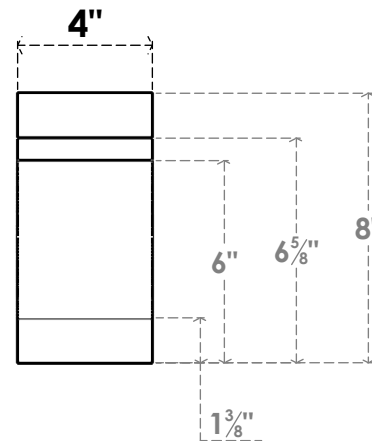

ITEM NUMBER: BRCPC040X08000X08000MRC

4"W X 8"D X 8"H MERCED ARCHITECTURAL GRADE PVC CLOSED KNEE BRACE

SIDE PROFILE

FRONT PROFILE

ISOMETRIC

EKENA MILLWORK
2300 WEST MAIN ST.
CLARKSVILLE, TX 75426
TOLL FREE: 866-607-0453
WWW.EKENAMILLWORK.COM