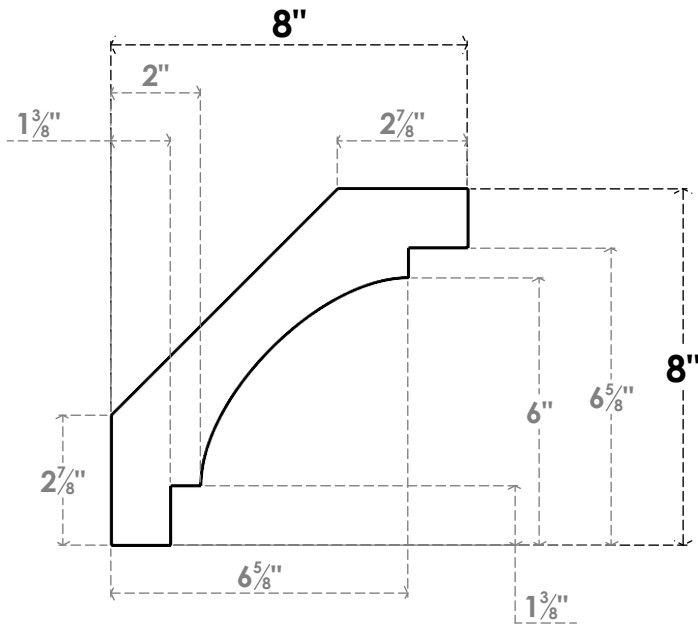

ITEM NUMBER: BRCPC040X08000X08000MRC

4"W X 8"D X 8"H MERCED ARCHITECTURAL GRADE PVC CLOSED KNEE BRACE

SIDE PROFILE

FRONT PROFILE

ISOMETRIC

EKENA MILLWORK
2300 WEST MAIN ST.
CLARKSVILLE, TX 75426
TOLL FREE: 866-607-0453
WWW.EKENAMILLWORK.COM